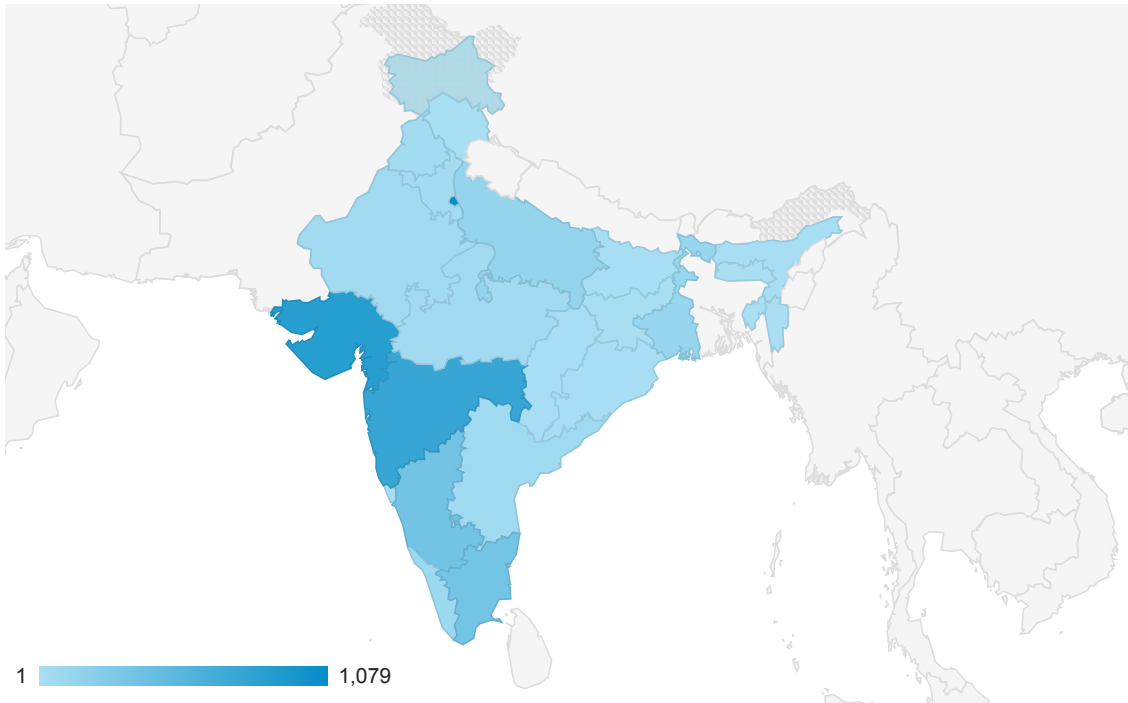

Apr 1, 2015 - Feb 22, 2016

Location

ALL » COUNTRY: India

All Users
50.82% Sessions

Map Overlay

Summary

Region	Acquisition			Behavior			Conversions		
	Sessions	% New Sessions	New Users	Bounce Rate	Pages / Session	Avg. Session Duration	Goal Conversion Rate	Goal Completions	Goal Value
	4,331 % of Total: 50.82% (8,523)	71.74% Avg for View: 81.41% (-11.89%)	3,107 % of Total: 44.78% (6,939)	86.68% Avg for View: 88.23% (-1.76%)	1.26 Avg for View: 1.17 (8.12%)	00:01:18 Avg for View: 00:00:51 (53.37%)	0.00% Avg for View: 0.00% (0.00%)	0 % of Total: 0.00% (0)	\$0.00 % of Total: 0.00% (\$0.00)
1. Delhi	1,079 (24.91%)	79.52%	858 (27.62%)	83.13%	1.27	00:01:13	0.00%	0 (0.00%)	\$0.00 (0.00%)
2. Gujarat	856 (19.76%)	27.34%	234 (7.53%)	84.46%	1.55	00:02:35	0.00%	0 (0.00%)	\$0.00 (0.00%)
3. Maharashtra	754 (17.41%)	83.82%	632 (20.34%)	89.66%	1.13	00:00:40	0.00%	0 (0.00%)	\$0.00 (0.00%)
4. Karnataka	367 (8.47%)	86.10%	316 (10.17%)	90.46%	1.12	00:00:45	0.00%	0 (0.00%)	\$0.00 (0.00%)
5. Tamil Nadu	354 (8.17%)	85.59%	303 (9.75%)	89.27%	1.22	00:01:13	0.00%	0 (0.00%)	\$0.00 (0.00%)
6. Uttar Pradesh	140 (3.23%)	85.00%	119 (3.83%)	87.14%	1.14	00:00:36	0.00%	0 (0.00%)	\$0.00 (0.00%)
7. West Bengal	122 (2.82%)	82.79%	101 (3.25%)	87.70%	1.15	00:00:31	0.00%	0 (0.00%)	\$0.00 (0.00%)
8. Telangana	99 (2.29%)	84.85%	84 (2.70%)	92.93%	1.07	00:00:28	0.00%	0 (0.00%)	\$0.00 (0.00%)
9. Kerala	84 (1.94%)	86.90%	73 (2.35%)	86.90%	1.19	00:00:51	0.00%	0 (0.00%)	\$0.00 (0.00%)
10. Chandigarh	65 (1.50%)	49.23%	32 (1.03%)	76.92%	1.58	00:04:56	0.00%	0 (0.00%)	\$0.00 (0.00%)
11. Andhra Pradesh	64 (1.48%)	87.50%	56 (1.80%)	84.38%	1.19	00:00:59	0.00%	0 (0.00%)	\$0.00 (0.00%)
12. Rajasthan	55 (1.27%)	83.64%	46 (1.48%)	92.73%	1.07	00:00:19	0.00%	0 (0.00%)	\$0.00 (0.00%)
13. Madhya	54 (1.25%)	92.59%	50 (1.61%)	88.89%	1.17	00:00:43	0.00%	0 (0.00%)	\$0.00 (0.00%)